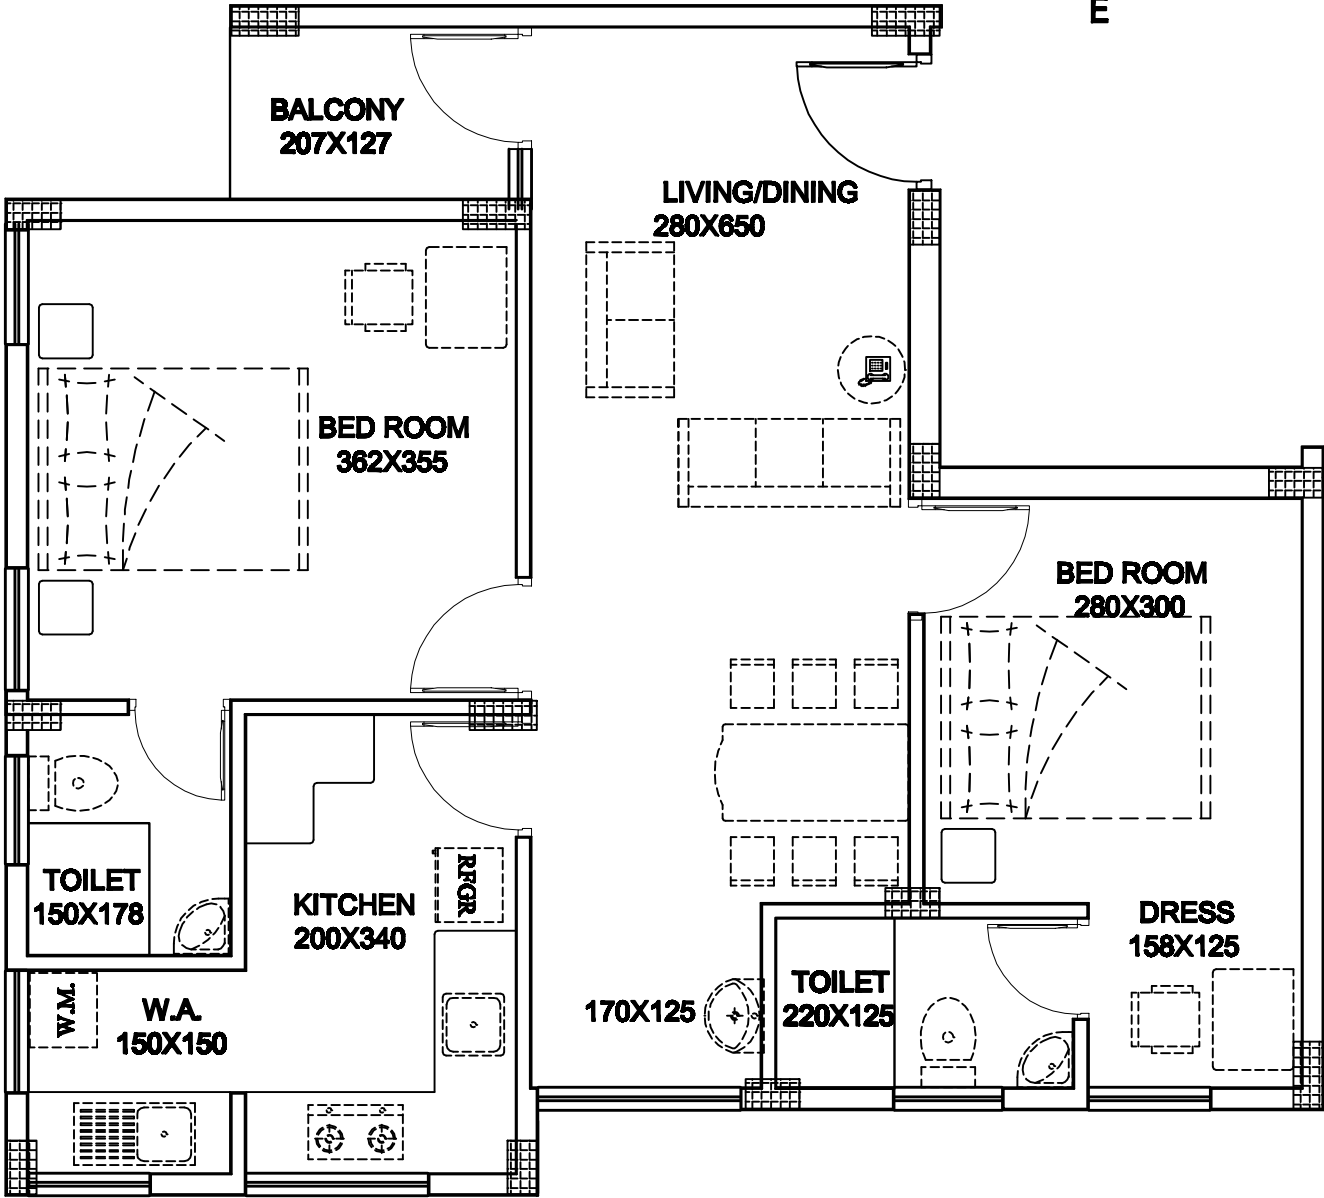

SAKETH APARTMENTS

Type- A
GROUND FLOOR,
TWO BEDROOM FLAT
 1095 Sqft.

KH Krishna Homes

Sree Nilayam Apartment,
 Mannath Lane, Thrissur - 1
 E. mail : krishna_homes@yahoo.com
 Ph : 2325552, Mob : 9846281645